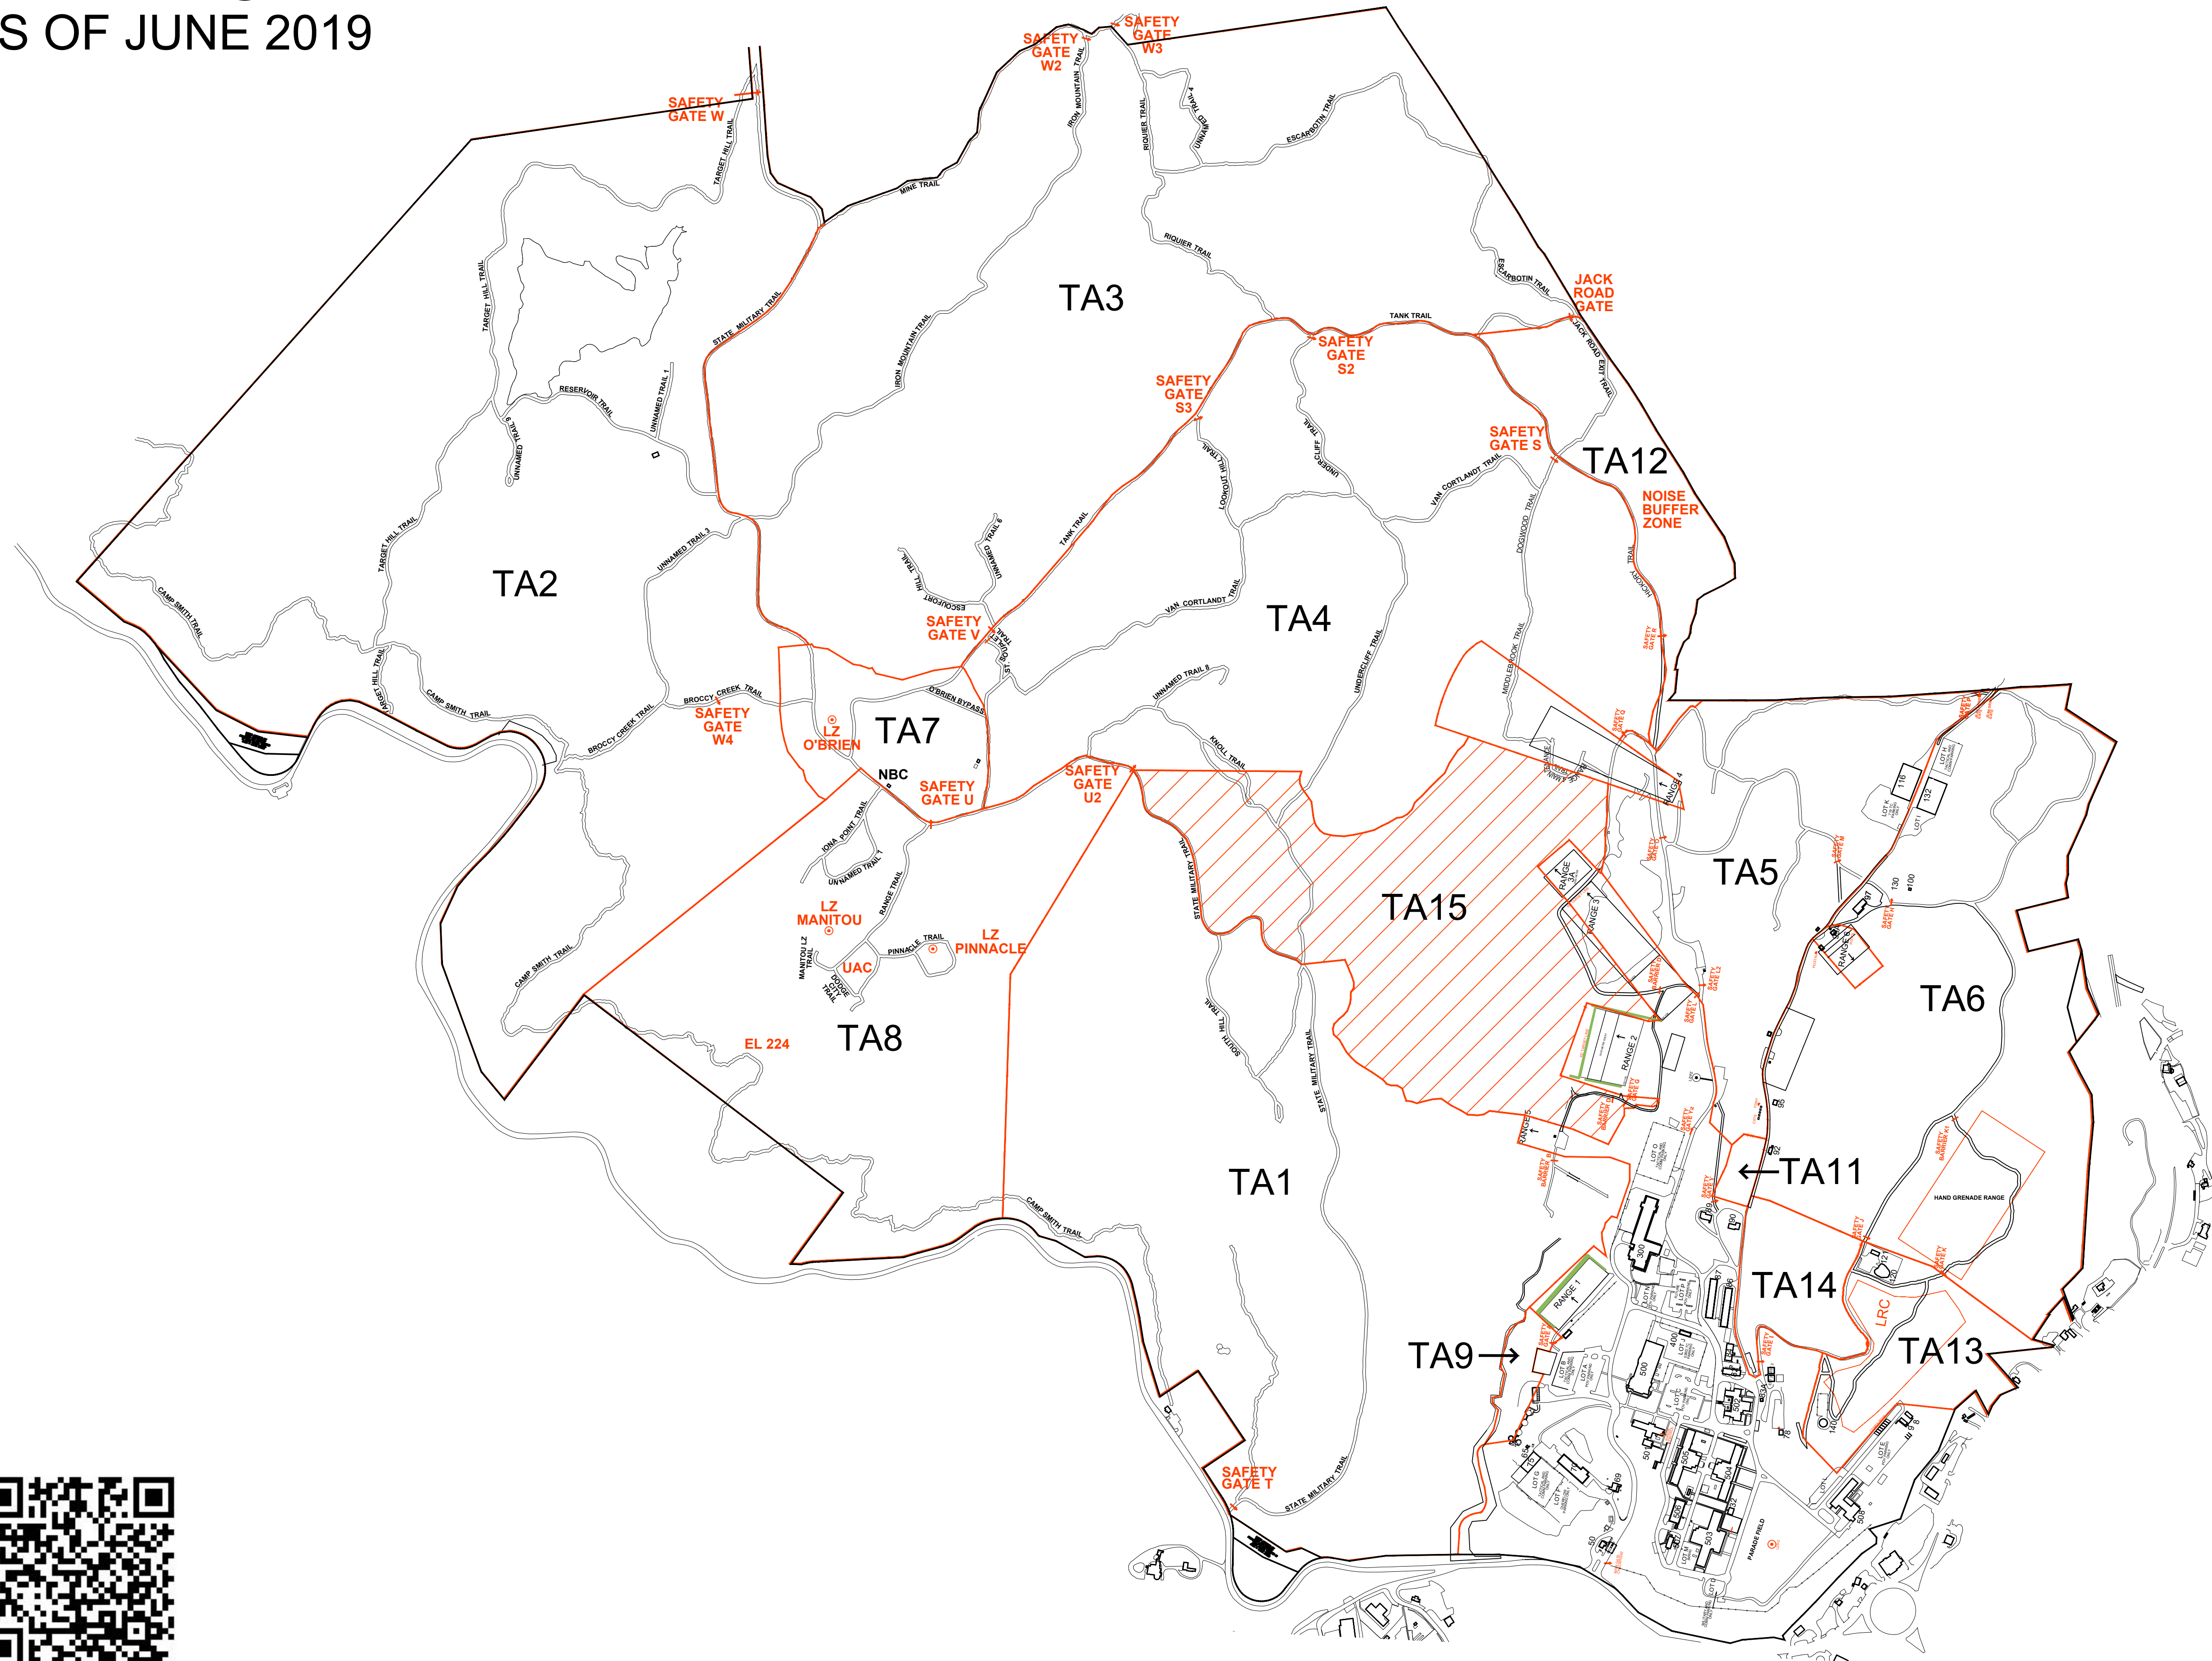

# CAMP SMITH, Cortlandt Manor, NY 10567

## TRAINING AREA MAP

AS OF JUNE 2019

TRAINING AREA  
SCALE: 1" = 500'  
0 125 250 500 1000'